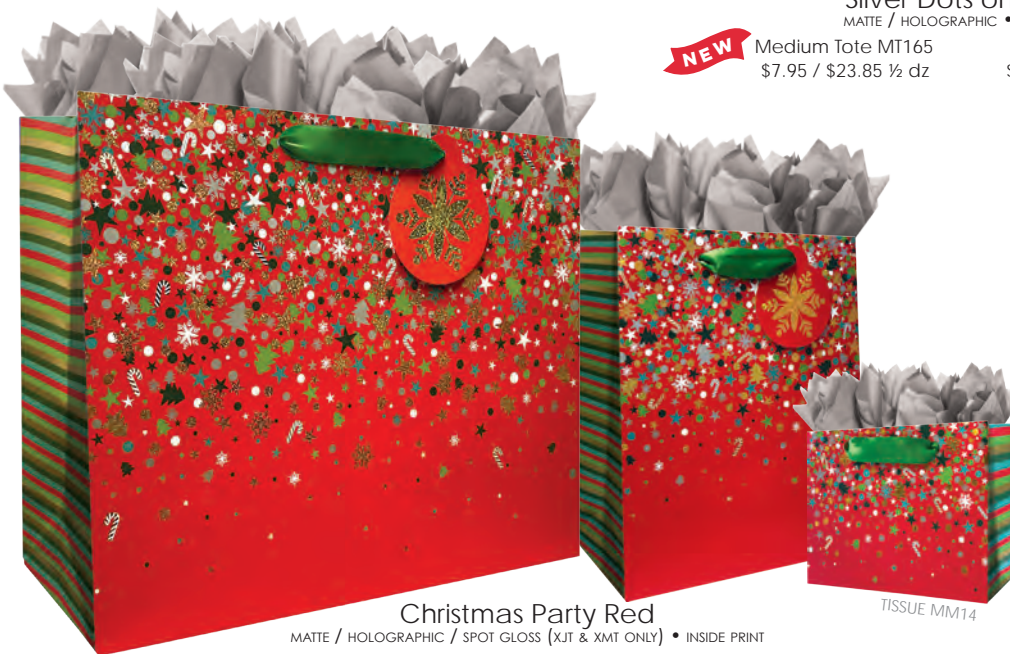

Christmas Party Red
MATTE / HOLOGRAPHIC / SPOT GLOSS (XJT & XMT ONLY) • INSIDE PRINT
Jumbo Tote XJT580 $9.95 / $29.85 ½ dz
Medium Tote XMT580 $6.95 / $20.85 ½ dz
Tiny Tote XTT580 $3.95 / $11.85 ½ dz